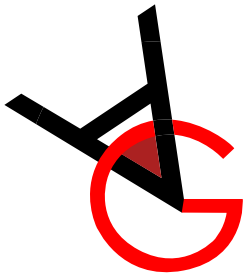

Graphic Arts

Gabriel Alvarez

gabea02@gmail.com

(347)6087217

The background features a complex geometric design. It includes several overlapping shapes: a large white triangle pointing downwards, a black triangle pointing upwards, and a red arc that spans across the middle. A dark red, semi-transparent triangular shape is also visible, partially overlapping the white triangle. The overall composition is dynamic and modern.

Gabriel Alvarez
gabea02@gmail.com
(347)6087217

Gabriel Alvarez
gabea02@gmail.com
(347)6087217

An abstract graphic design featuring several overlapping geometric shapes. A large black shape, resembling a stylized letter 'A' or a similar angular form, is the central focus. It is overlaid by a thick red curved line that starts from the bottom left and arcs towards the top right. A smaller, semi-transparent red shape is nested within the black shape. At the bottom right, there is a solid red rectangular block. The overall composition is dynamic and modern.