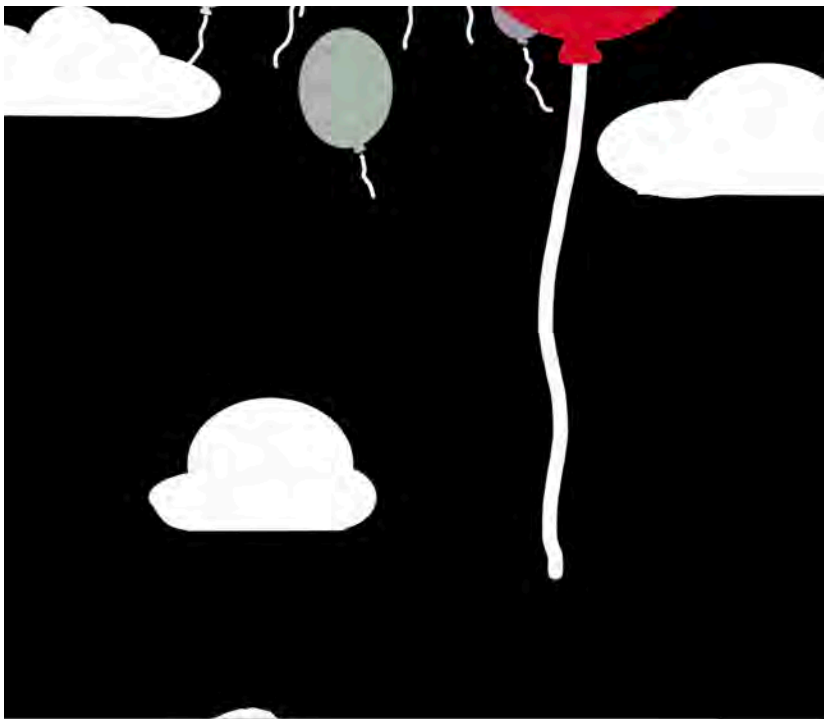

SAUL BASS ANIMATED GIF