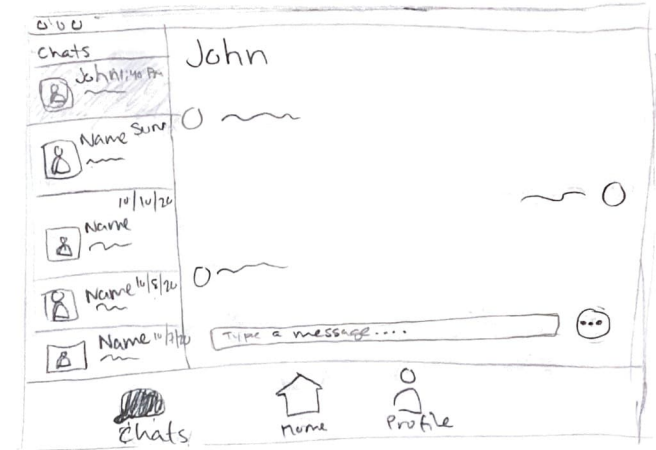

Home Page

Chat Page

Profile Page

when clicked on 'Join Meeting'

After joining meeting

when clicked on 'Create Meeting'

After clicking 'Create'

when clicked on 'Schedule'

When clicked on a day in the calendar under the 'Schedule' tab

Settings Page

When clicked on top left icon during meeting

When clicked on drop down menu in chat