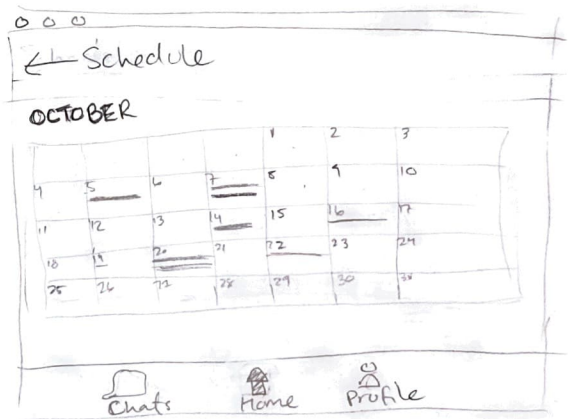

Home Page

Chat Page

Profile Page

when clicked on 'Join Meeting'

After joining meeting

when clicked on 'Create Meeting'

After clicking 'Create'

when clicked on 'Schedule'

When clicked on a day in the calendar under the 'Schedule' tab

Settings Page

When clicked on top left icon during meeting

When clicked on drop down menu in chat