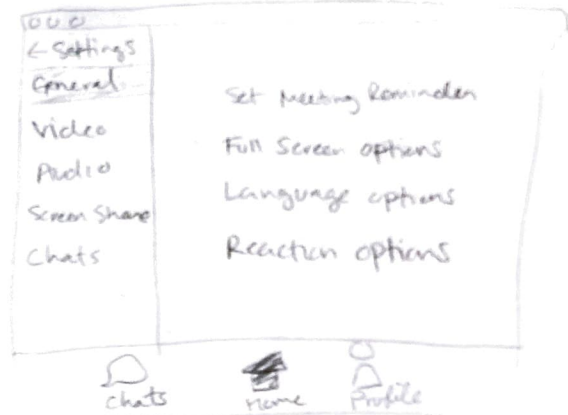

Home Page

Chat Page

Profile Page

when clicked on 'Join Meeting'

After joining meeting

when clicked on 'Create Meeting'

After clicking 'Create'

when clicked on 'Schedule'

When clicked on a day in the calendar under the 'Schedule' tab

Settings Page

When clicked on top left icon during meeting

When clicked on drop down menu in chat