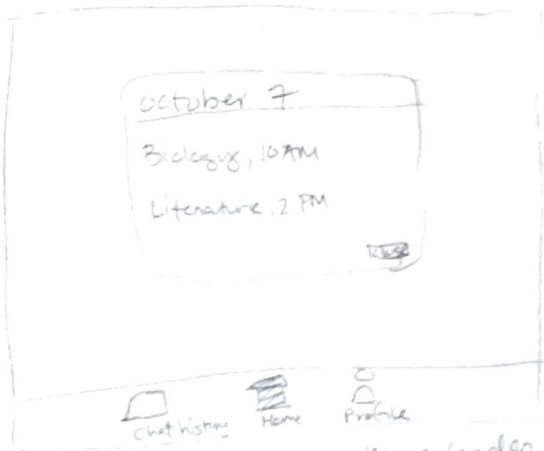

Home Page

Chat Page

Profile Page

when clicked on 'Join Meeting'

After joining meeting

when clicked on 'Create Meeting'

After clicking 'Create'

when clicked on 'Schedule'

When clicked on a day in the calendar under the 'Schedule' tab

Settings Page

When clicked on top left icon during meeting

When clicked on drop down menu in chat