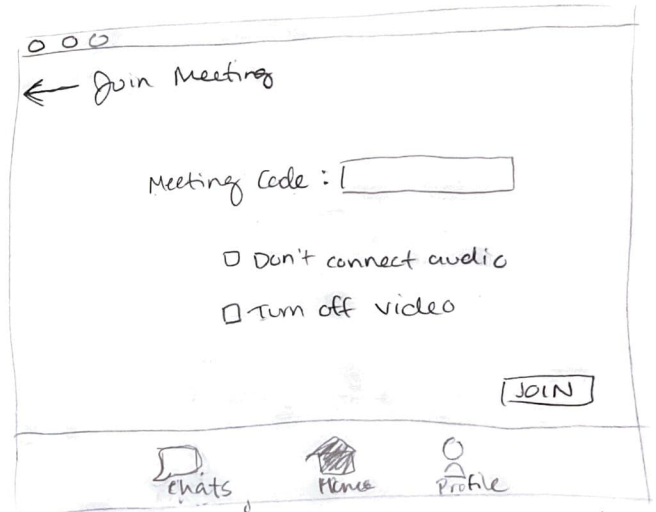

Home Page

Chat Page

Profile Page

when clicked on 'Join Meeting'

After joining meeting

when clicked on 'Create Meeting'

After clicking 'Create'

when clicked on 'Schedule'

When clicked on a day in the calendar under the 'Schedule' tab

Settings Page

When clicked on top left icon during meeting

When clicked on drop down menu in chat