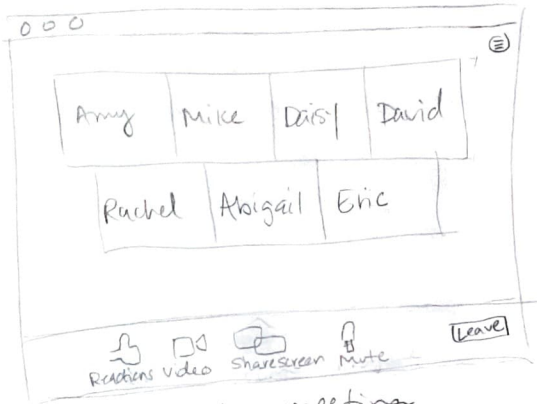

Home Page

Chat Page

Profile Page

when clicked on 'Join Meeting'

After joining meeting

when clicked on 'Create Meeting'

After clicking 'Create'

when clicked on 'Schedule'

When clicked on a day in the calendar under the 'Schedule' tab

Settings Page

When clicked on top left icon during meeting

When clicked on drop down menu in chat