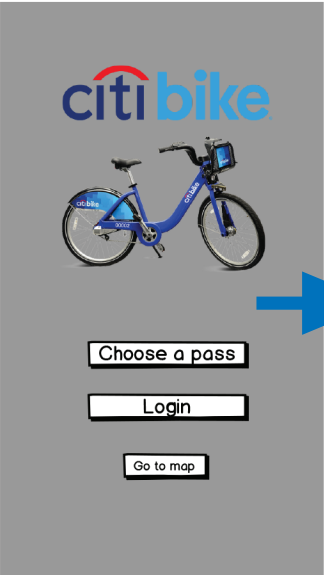

DIGITAL PROTOTYPE

Landing

Menu

Alert Settings

Alert Sound Settings

Timebank

Rental Time Notification

Alert - Ring