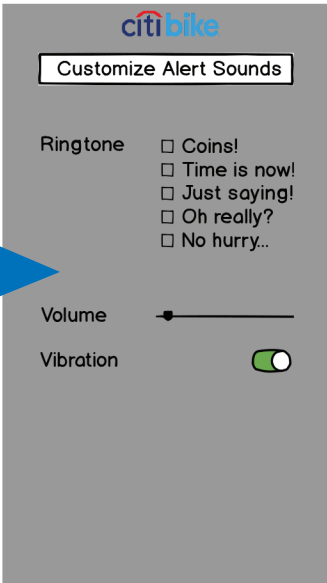

DIGITAL PROTOTYPE

Landing

Menu

Alert Settings

Alert Sound Settings

Timebank

Rental Time Notification

Alert - Ring