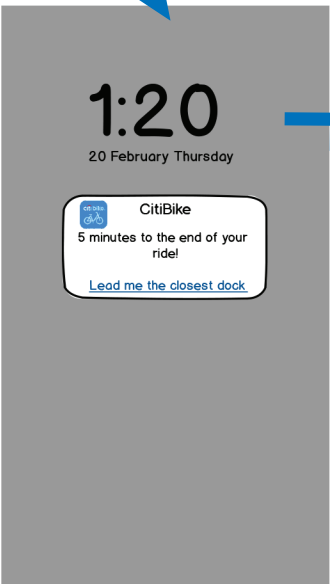

DIGITAL PROTOTYPE

Landing

Menu

Alert Settings

Alert Sound Settings

Timebank

Rental Time Notification

Alert - Ring