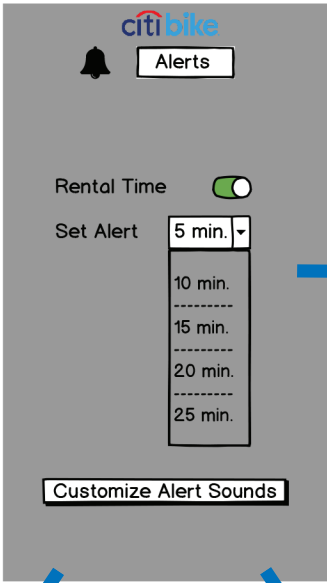

DIGITAL PROTOTYPE

Landing

Menu

Alert Settings

Alert Sound Settings

Timebank

Rental Time Notification

Alert - Ring