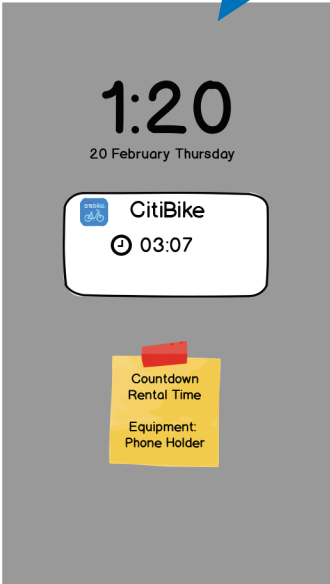

DIGITAL PROTOTYPE

Landing

Menu

Alert Settings

Alert Sound Settings

Timebank

Rental Time Notification

Alert - Ring