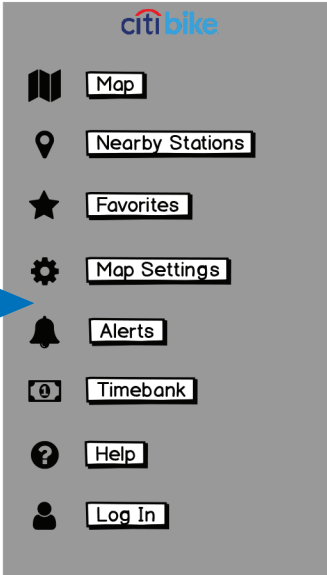

DIGITAL PROTOTYPE

Landing

Menu

Alert Settings

Alert Sound Settings

Timebank

Rental Time Notification

Alert - Ring

Map