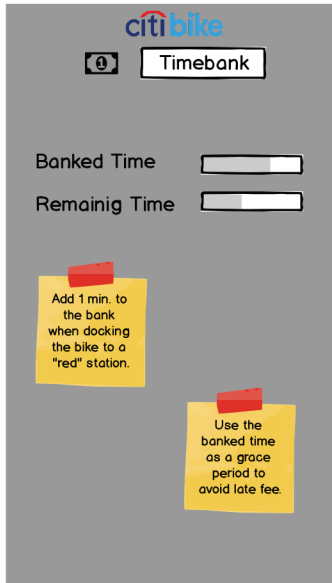

DIGITAL PROTOTYPE

Landing

Menu

Alert Settings

Alert Sound Settings

Timebank

Rental Time Notification

Alert - Ring